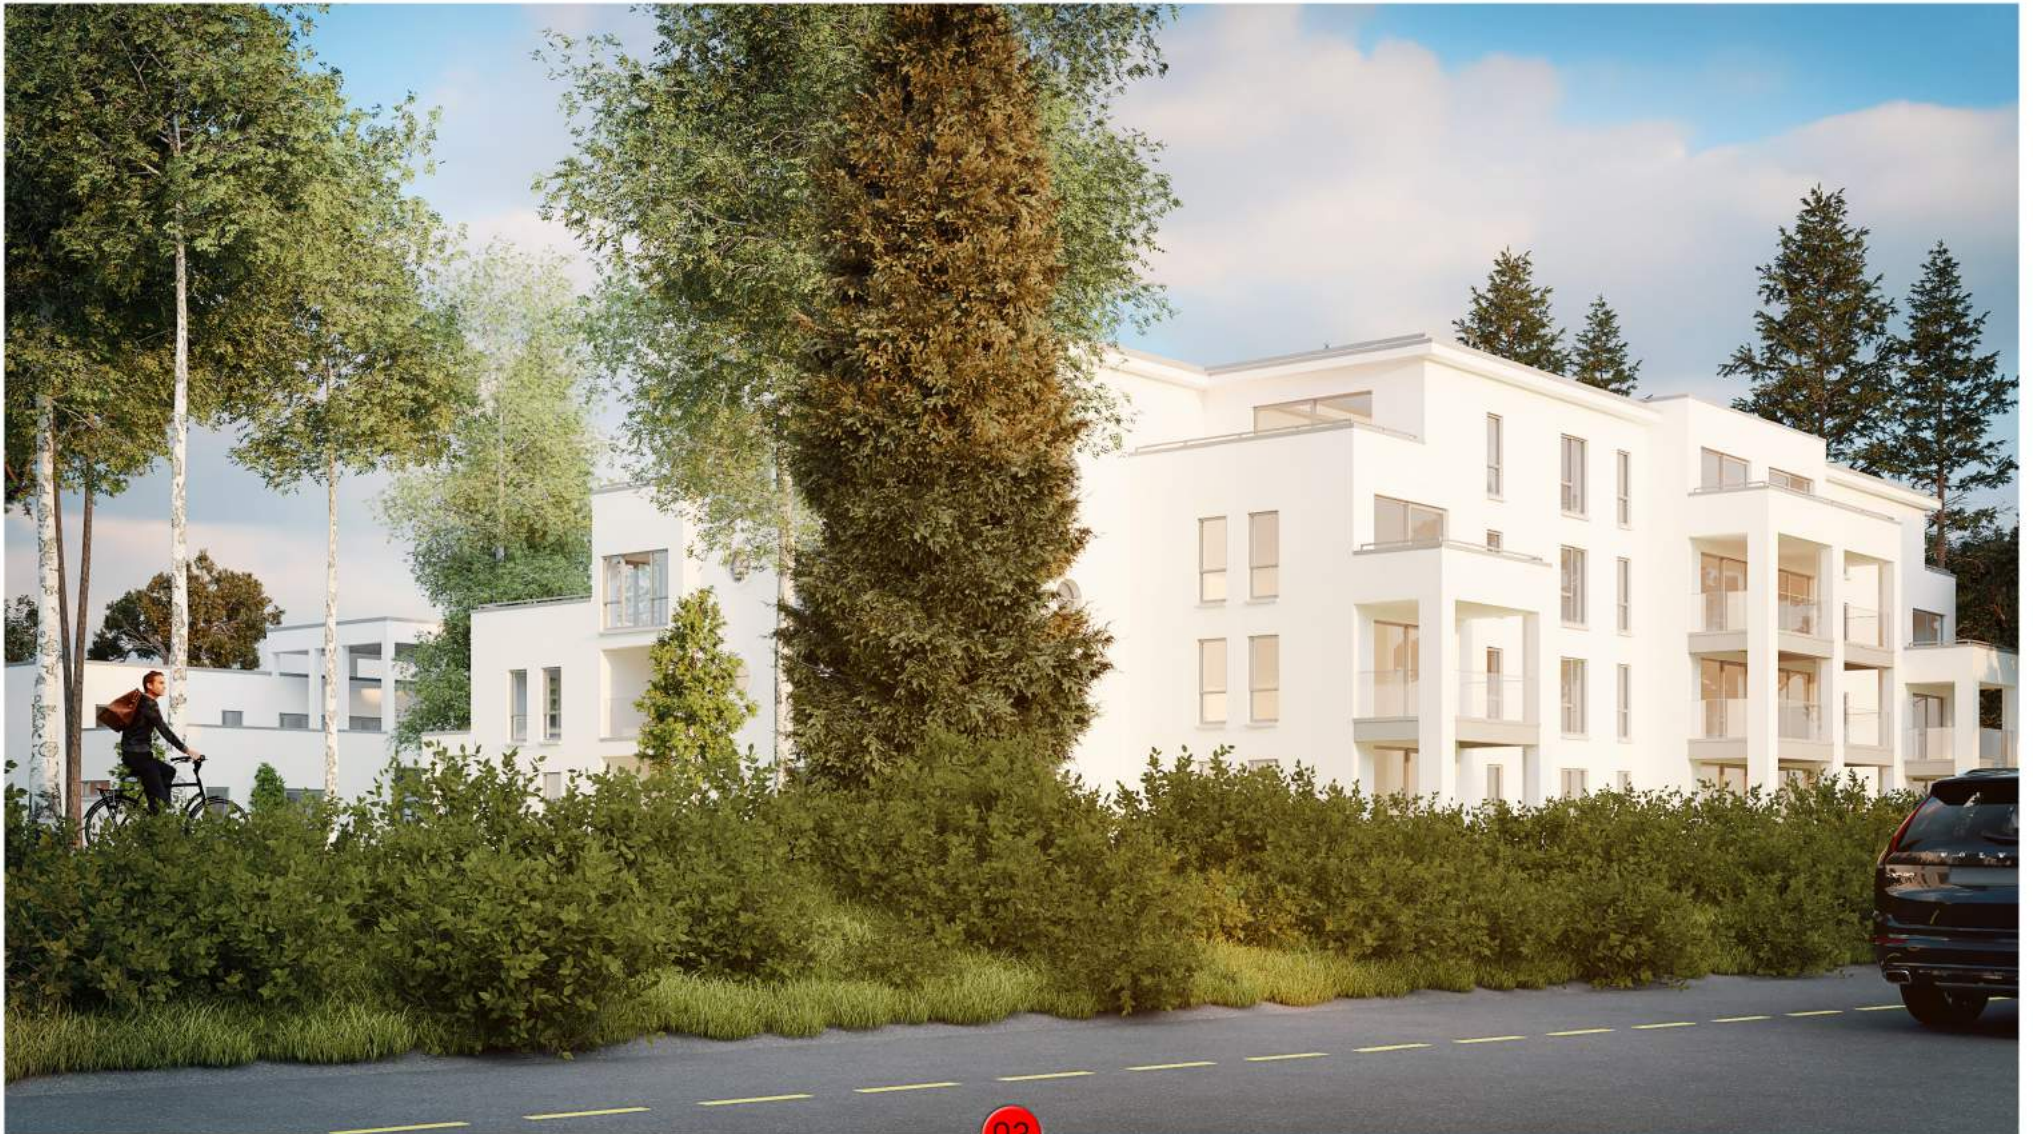

FOR: DW RAHEEN DEVELOPMENTS LTD.

**GLEESON MCSWEENEY** ARCHITECTS

02

PROPOSED RESIDENTIAL DEVELOPMENT  
AT  
BALLYKEEFFE, RAHEEN,  
LIMERICK.

FOR: DW RAHEEN DEVELOPMENTS LTD.

**GLEESON MCSWEENEY** ARCHITECTS